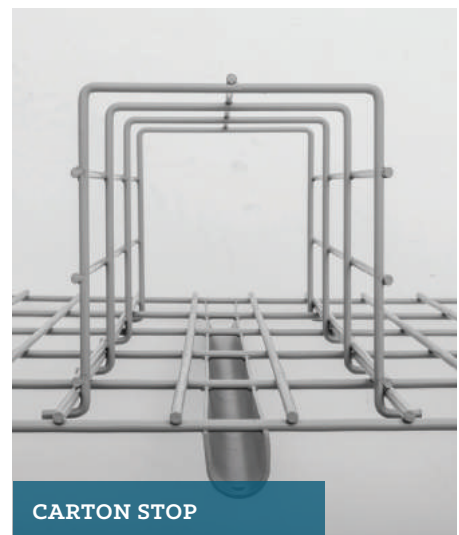

## DECK ACCESSORIES

- Value added accessories provide customers with solutions for every application.
- All accessory options can be built to fit any mesh pattern.
- Custom height and depth options.
- Simple installation process in which J-hooks or clips attach to mesh for secure fit.
- Prompt quotes with freight rates confirmed by fax or email.