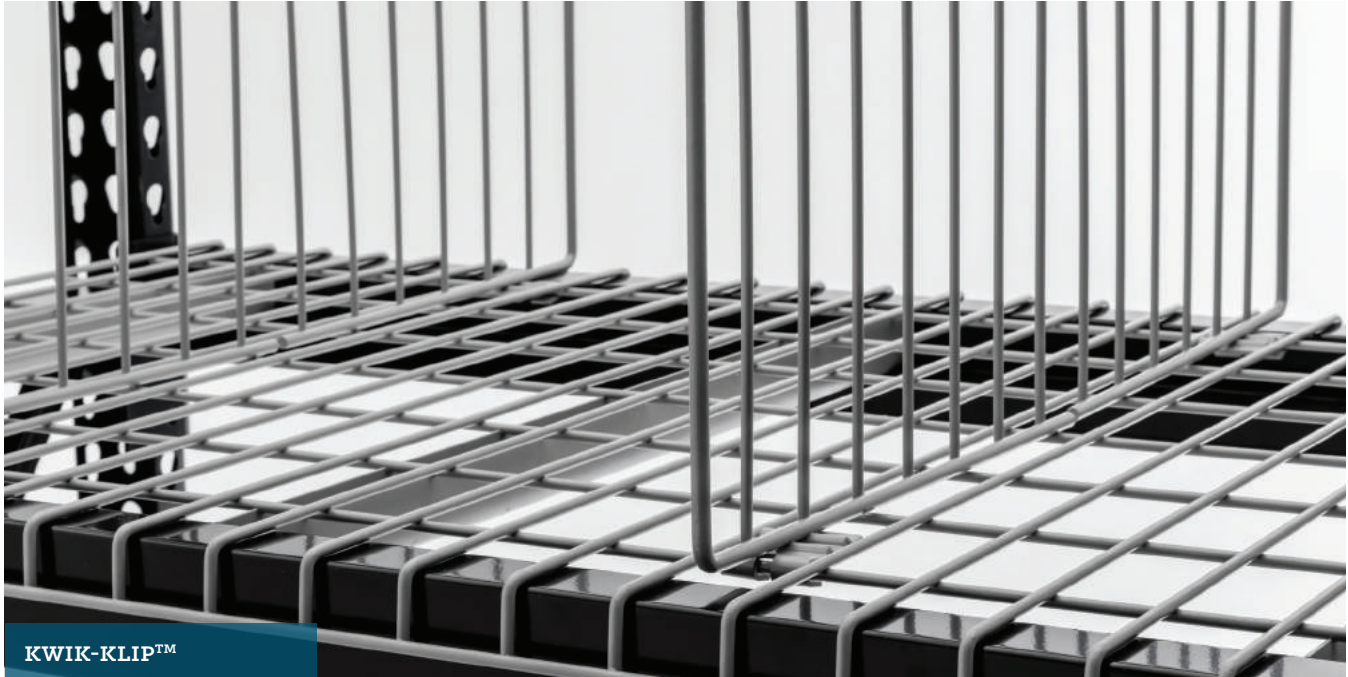

## DECK ACCESSORIES

Storage solutions are what you'll find when dealing with our deck accessories. Whether organizing hand stacked loads or increasing fire safety, our options provide you with the tools to handle every storage application.

## DECK ACCESSORIES

- Value added accessories provide customers with solutions for every application.
- All accessory options can be built to fit any mesh pattern.
- Custom height and depth options.
- Simple installation process in which J-hooks or clips attach to mesh for secure fit.
- Prompt quotes with freight rates confirmed by fax or email.